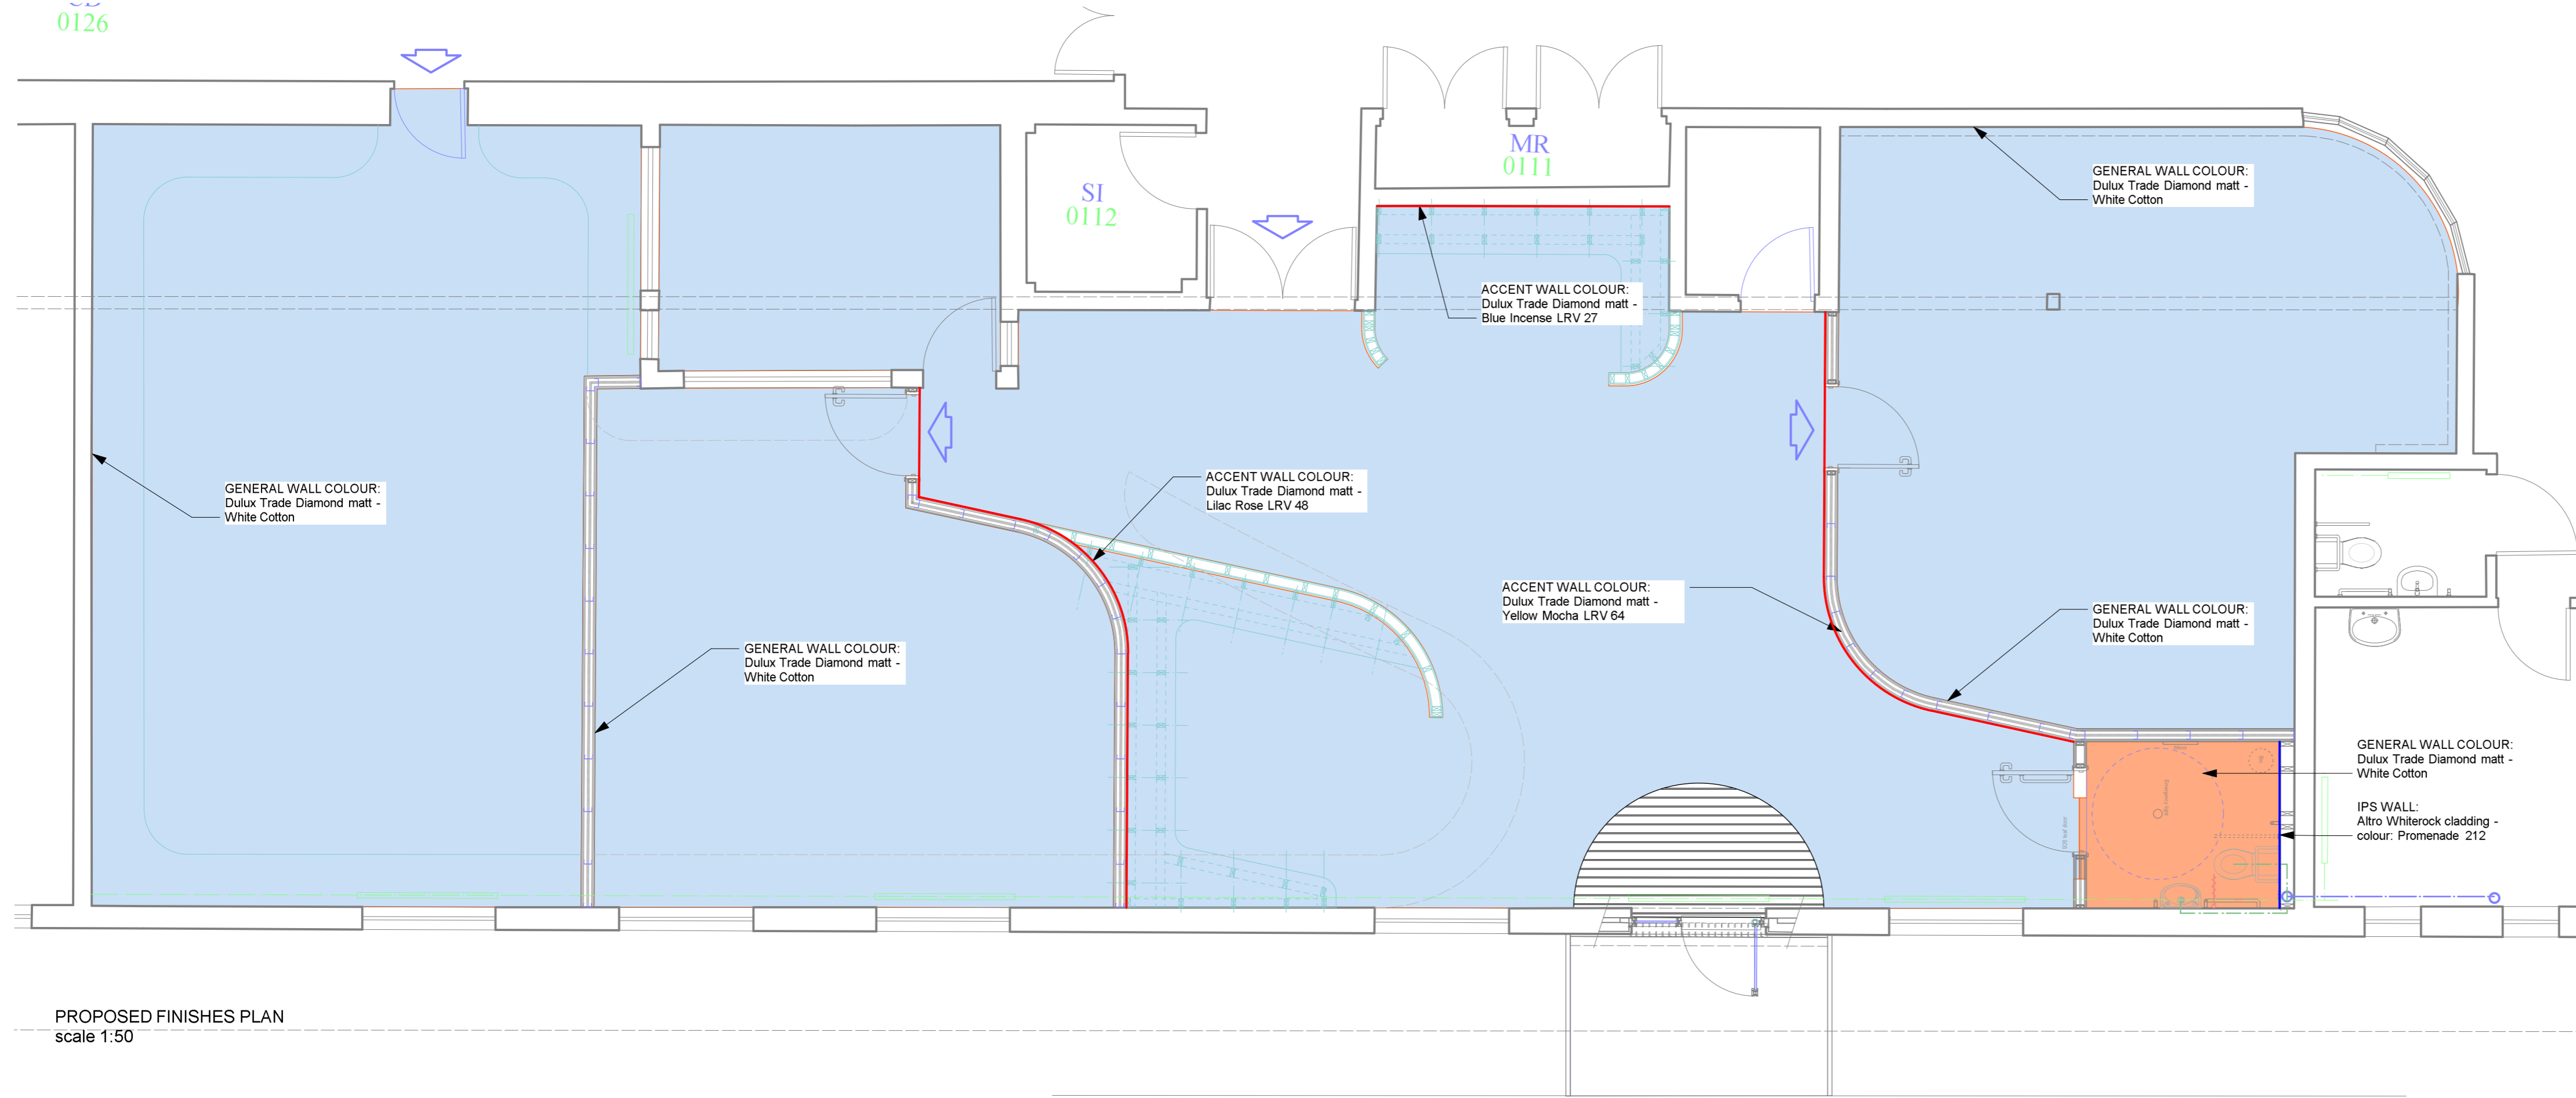

0126

0126

LEGEND

- New Paragon Workspace Loop 600 x 600mm carpet tiles Colour: Graphite
- New Altro Stronghold vinyl Colour: Dolphin 212
- New Paragon Workspace Entrack 50 barrier matting
- Existing split system ceiling mounted heater unit
- Existing 600 x 1200mm surface mounted fluorescent light fitting
- Existing surface mounted fluorescent light fitting
- Existing 600 x 600mm lay-in grid mounted fluorescent light fitting
- New 600 x 600mm lay-in grid mounted fluorescent light fitting
- New Thorn Lighting Novaline Style 3000k 497mm dia suspended LED light fitting
- New Thorn Lighting Chalice 74 recessed LED light fitting
- New Ecophone Solo suspended acoustic baffles 800/1200mm dia
- Existing 600 x 600mm lay-in grid suspended ceiling (remaining)
- New Armstrong Ultima Plus 600 x 600mm lay-in grid suspended ceiling
- New Armstrong DGS Shortspan suspended ceiling system with 15mm thick Gyproc Soundbloc plasterboard ceiling with skim finish
- Existing open grid suspended ceiling (remaining)

revision	date	details	notes
PAIGNTON ACADEMY NEW STEPS ENHANCED PROVISION - BLOCK D			
PROPOSED FINISHES + REFLECTED CEILING PLAN			
BUILDING REGULATIONS			
drawing number	revision	sheet	
3994.BR.D.AL.03		A1	
scale	date	drawn	checked
1:50	Jan 2024	JLC	
MTA chartered architects			
MTA Chartered Architects Ltd. tel: 01803 851010 52 Fore Street Brixham Devon TQ5 8DZ 01803 854807 e-mail: enquiries@mtaarchitects.co.uk web: www.mtaarchitects.co.uk			

PAIGNTON ACADEMY STEPS ENHANCED PROVISION