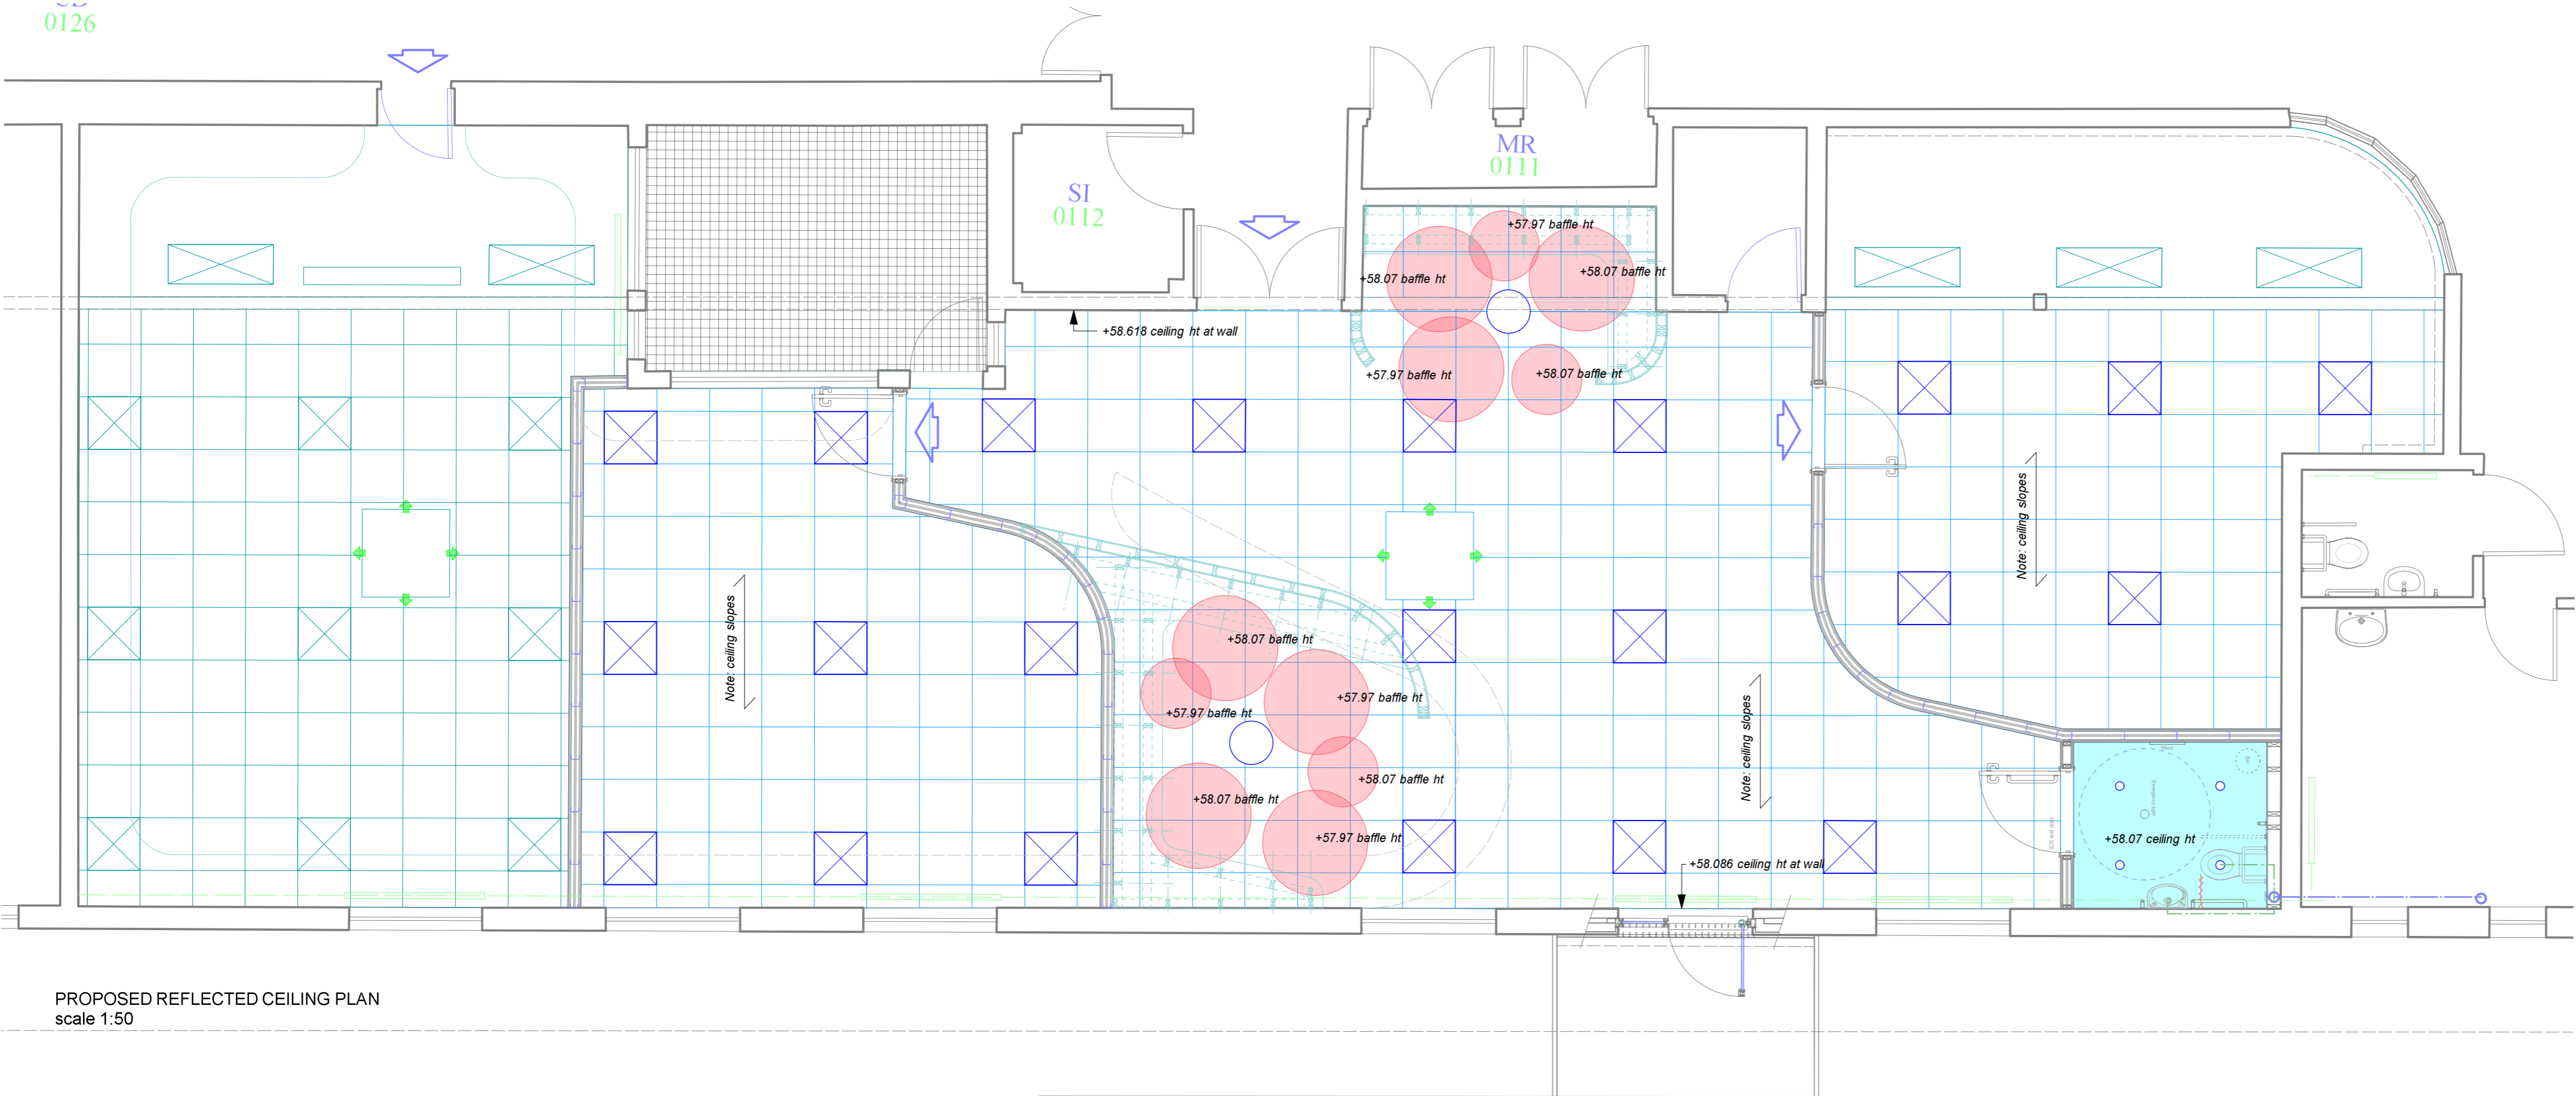

PROPOSED FINISHES PLAN
scale 1:50

PROPOSED REFLECTED CEILING PLAN
scale 1:50

LEGEND

- New Paragon Workspace Loop 600 x 600mm carpet tiles Colour: Graphite
- New Altro Stronghold vinyl Colour: Dolphin 212
- New Paragon Workspace Entrack 50 barrier matting
- Existing split system ceiling mounted heater unit
- Existing 600 x 1200mm surface mounted fluorescent light fitting
- Existing surface mounted fluorescent light fitting
- Existing 600 x 600mm lay-in grid mounted fluorescent light fitting
- New 600 x 600mm lay-in grid mounted fluorescent light fitting
- New Thorn Lighting Novaline Style 3000k 497mm dia suspended LED light fitting
- New Thorn Lighting Chalice 74 recessed LED light fitting
- New Ecophone Solo suspended acoustic baffles 800/1200mm dia
- Existing 600 x 600mm lay-in grid suspended ceiling (remaining)
- New Armstrong Ultima Plus 600 x 600mm lay-in grid suspended ceiling
- New Armstrong DGS Shortspan suspended ceiling system with 15mm thick Gyproc Soundbloc plasterboard ceiling with skim finish
- Existing open grid suspended ceiling (remaining)

revision	date	details	notes
PAIGNTON ACADEMY NEW STEPS ENHANCED PROVISION - BLOCK D			
PROPOSED FINISHES + REFLECTED CEILING PLAN			
BUILDING REGULATIONS			
drawing number	revision	sheet	
3994.BR.D.AL.03		A1	
scale	date	drawn	checked
1:50	Jan 2024	JLC	
MTA chartered architects			
MTA Chartered Architects Ltd. tel: 01803 851010 52 Fore Street Brixham Devon TQ5 8DZ 01803 854807 e-mail: enquiries@mtaarchitects.co.uk web: www.mtaarchitects.co.uk			

PAIGNTON ACADEMY STEPS ENHANCED PROVISION