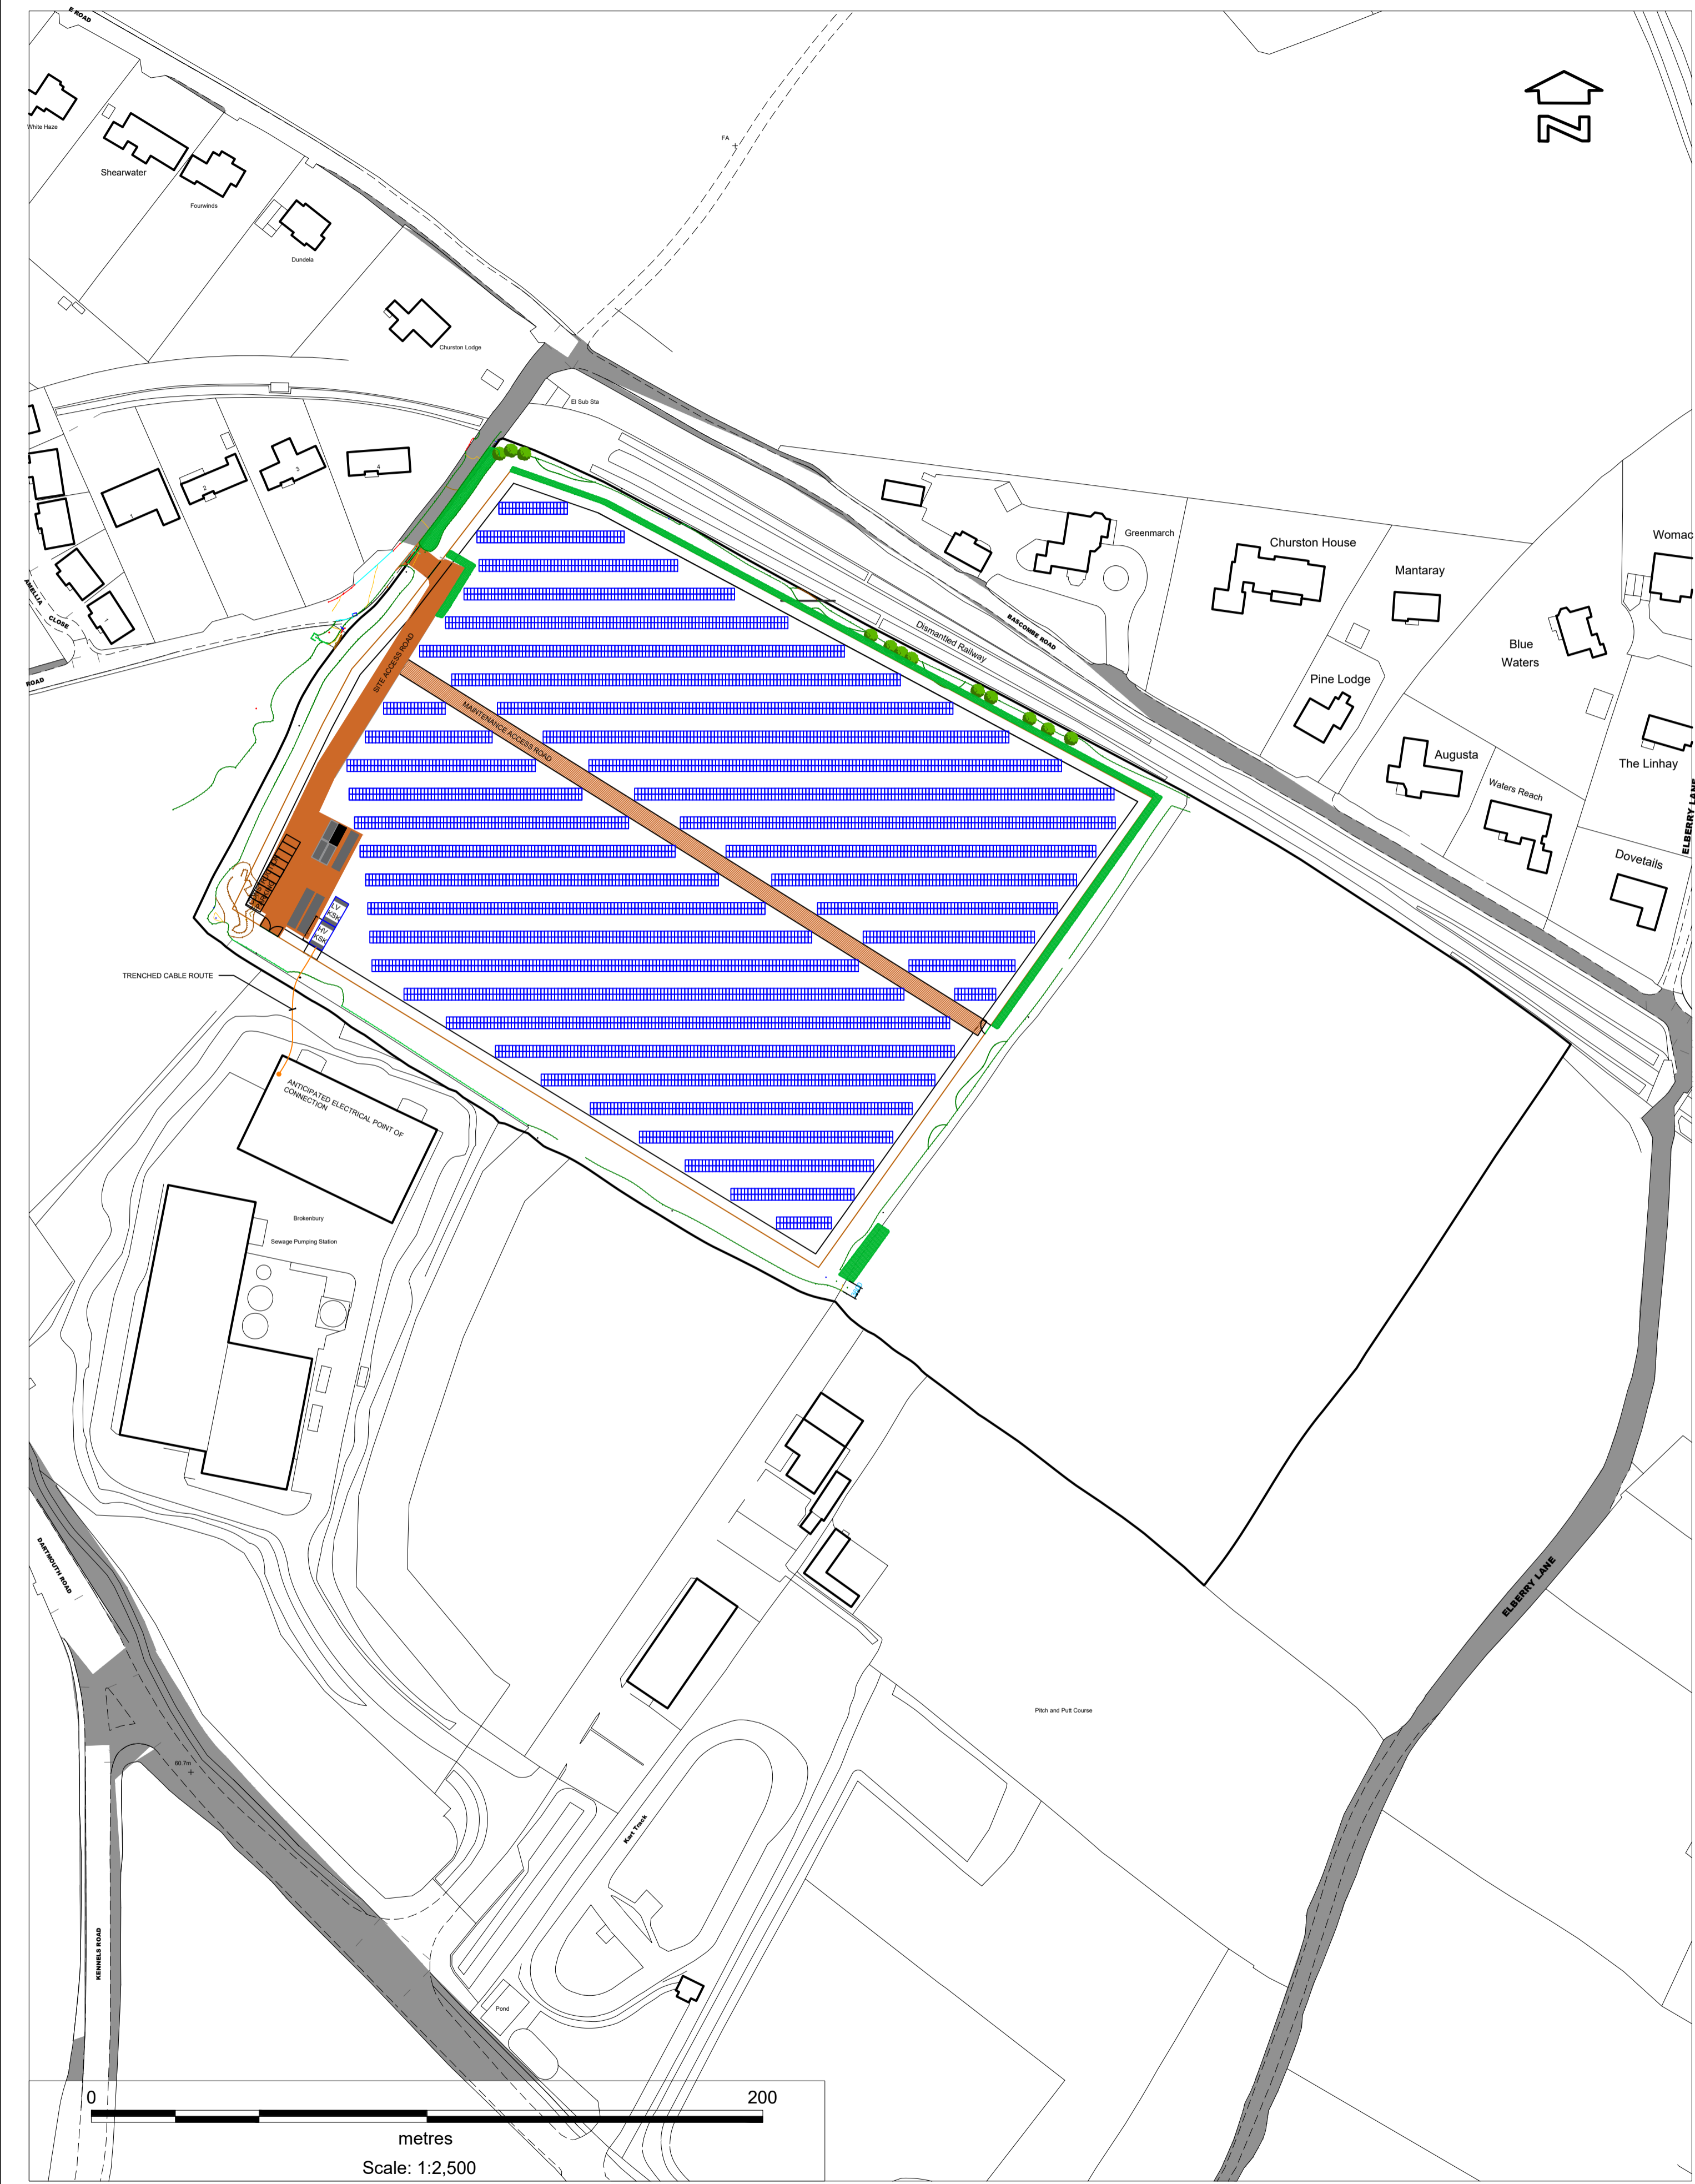

This drawing is copyright and may not be reproduced or used for any purpose other than that intended without the prior written agreement of Roadnight Taylor Ltd

www.roadnighttaylor.co.uk

NOTES:

-  BURIED CABLE ROUTE
-  PV PANELS
-  FENCE

Rev.	Date	Description
P6	28/04/2021	ACCESS GATE ADDED ON THE SOUTH FENCE
P5	21/04/2021	ADDITIONAL HEDGES ADDED
P4	19/04/2021	COMMENTS FROM BURTON REID
P3	29/01/2021	GENERAL UPDATES
P2	25/01/2021	SITE PLAN UPDATES - SCALES, ARRAY LOCATION
P1	20/01/2021	PRELIMINARY ISSUE

Status
PRELIMINARY ISSUE

Project
**BROKENBURY SOLAR FARM
TORBAY DEVELOPMENT AGENCY**

Title
**SITE LOCATION PLAN
INITIAL DRAFT**

Project No. RT0050-E01	Drawn GT	Date 28/04/2021
Scale 1:1250@A1	Drawing File	Checked ENG
Sheet No. RT0050-E01	Rev. P6	