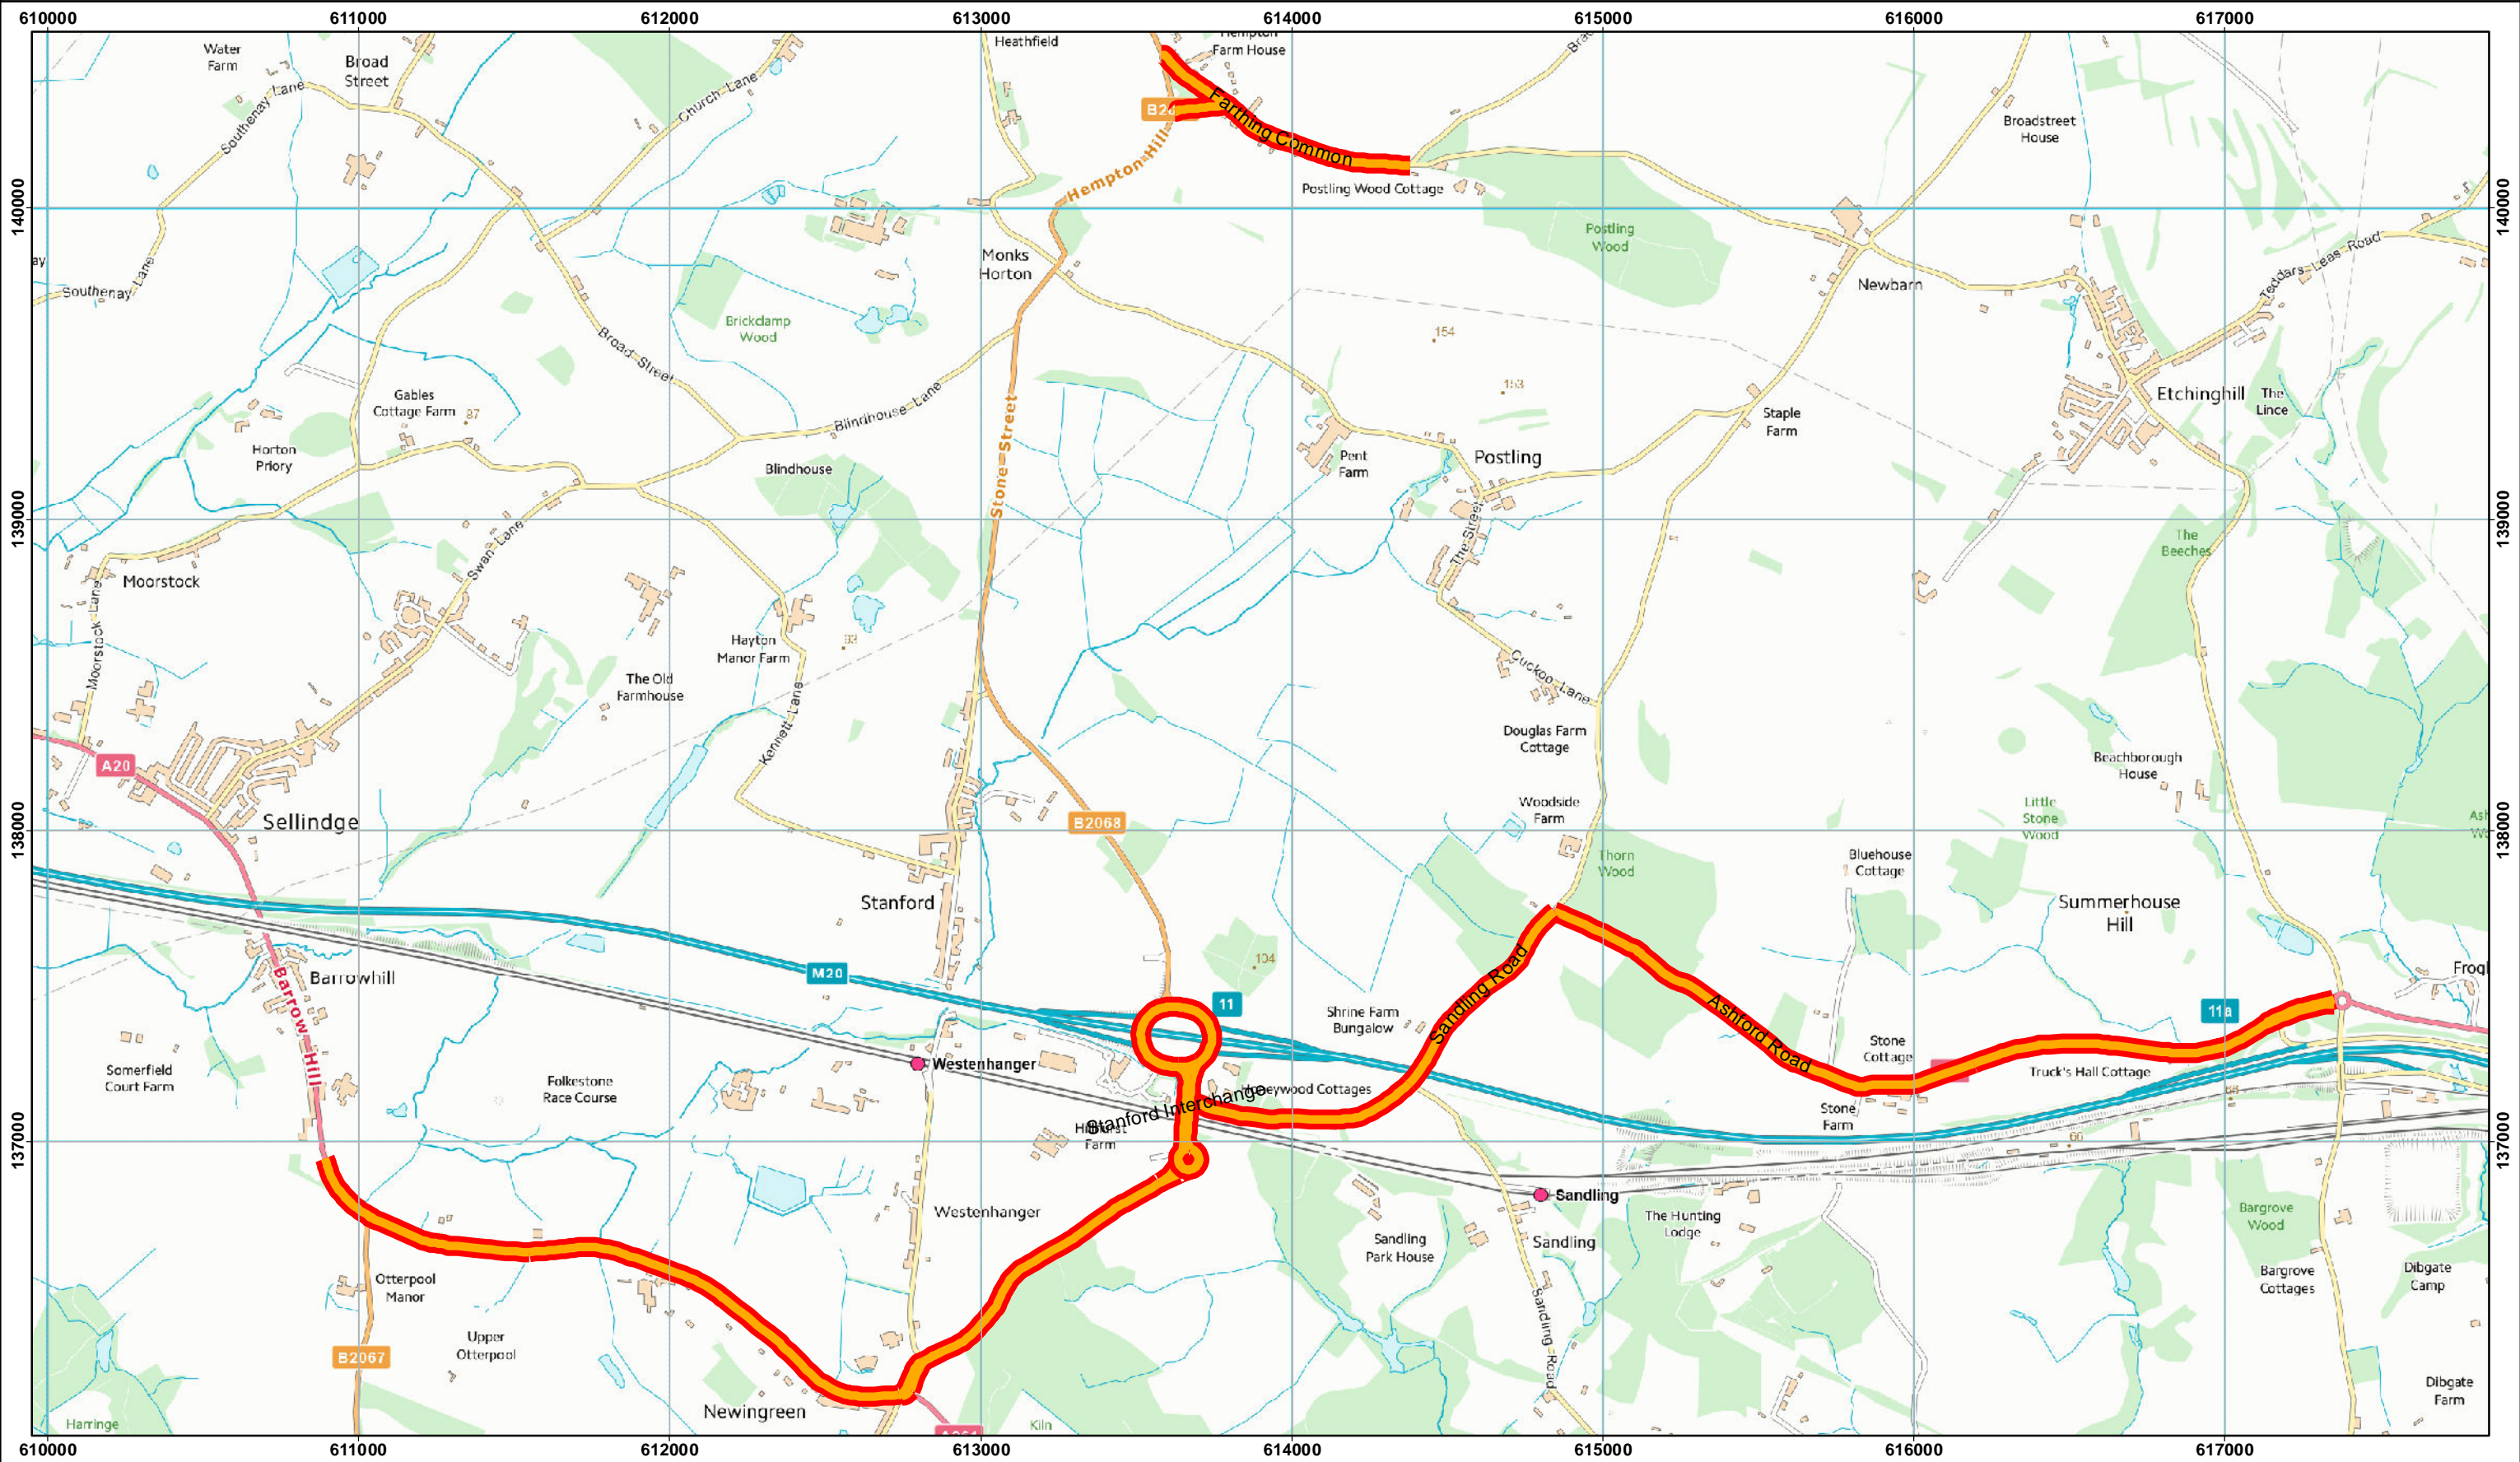

Proposed HGV restrictions

Contains Ordnance Survey data
© Crown copyright and database right
Shepway District Council 100019677 - 2015