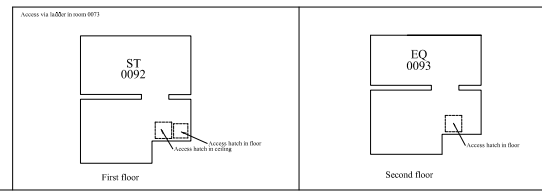

● Single Door
 ● Double Door

Revisions	
26/09/2009 - Rooms 9015 changed - Of to IN	
Prepared for Torbay Council Property Services Aspen Way Paignton	
Survey of WATCOMBE PRIMARY SCHOOL MOOR LANE TORQUAY GROUND, FIRST & SECOND FLOORS BLOCK A - MAIN BLOCK	
File: TBC1306	Sheet 1 of 3
Scale: 1:100	
Date of survey: 14/07/2006	
Centre Line Surveys 20 Darlington Road Paignton Devon TQ4 5AQ Telephone: 01803-524015 Fax: 01803-524069 e-mail: admin@centreline.co.uk	
Drawg. No.	Rev